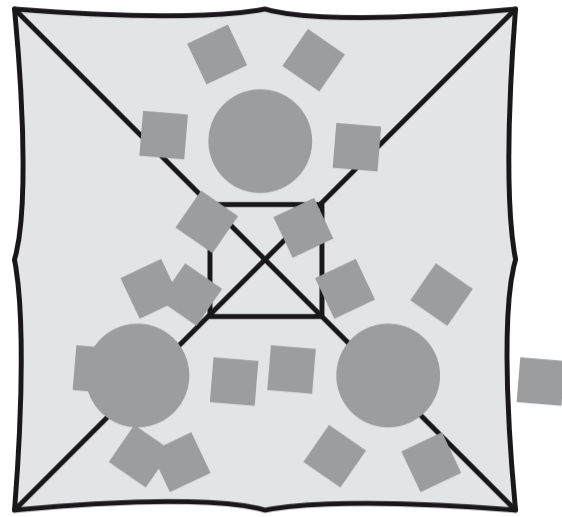

# Alluminium umbrella square - 2.50x2.50 m with single roof

6.25 m<sup>2</sup>

M 1:10