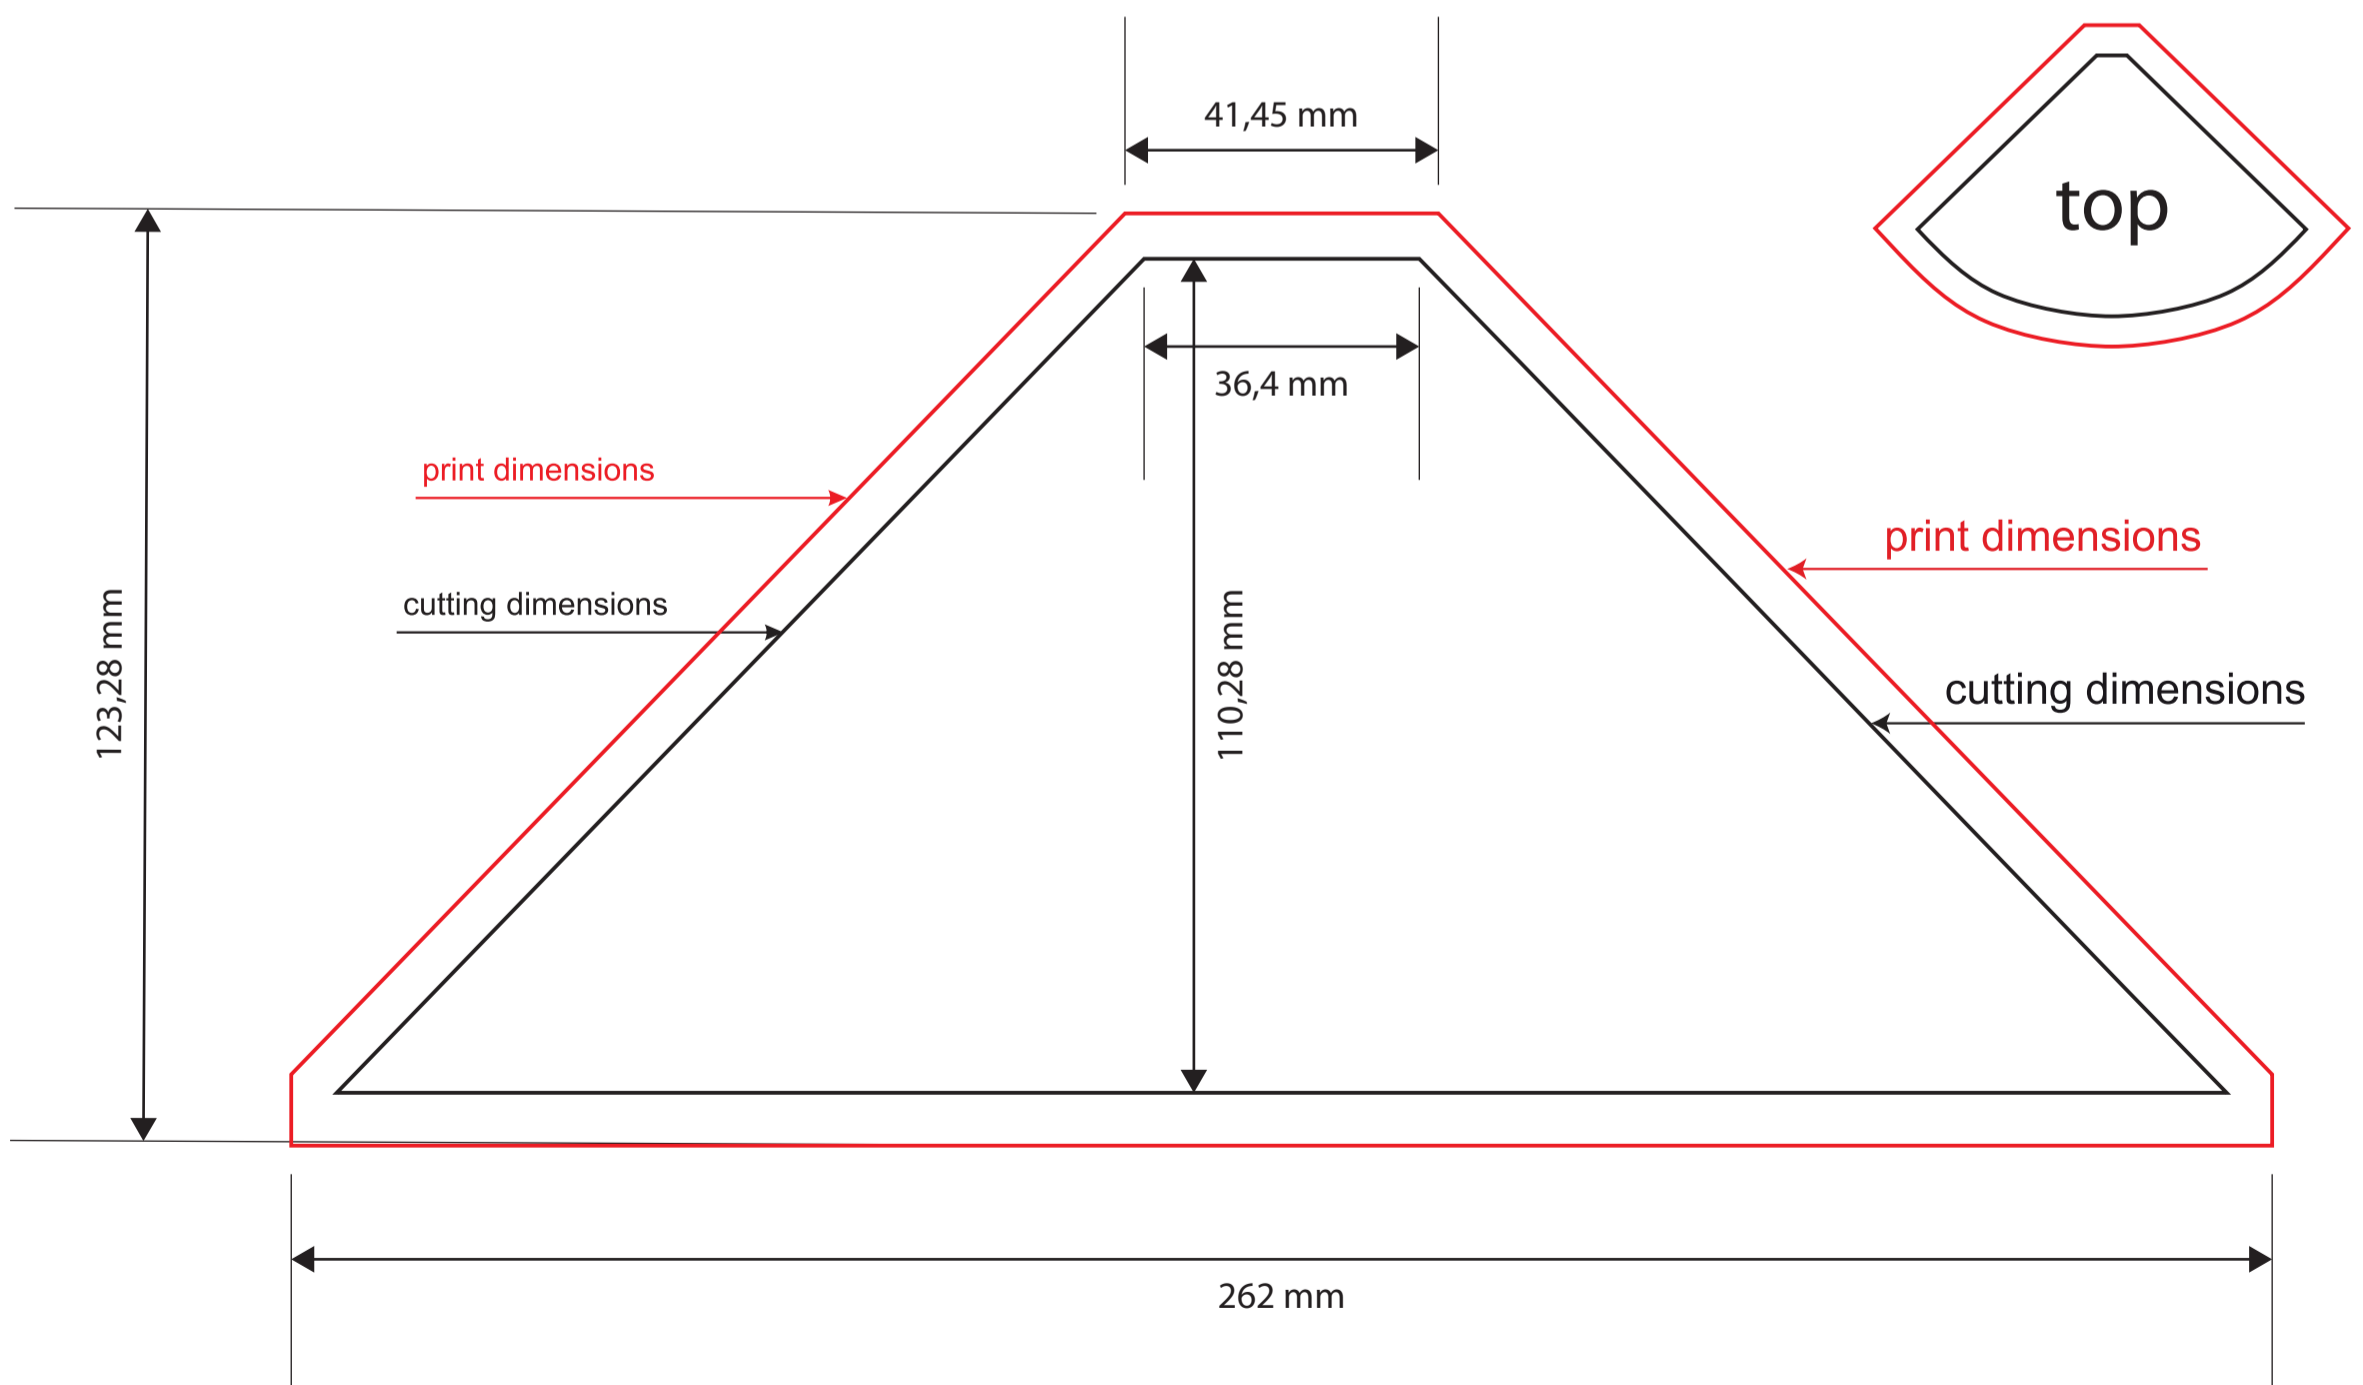

# Alluminium umbrella square - 2.50x2.50 m with single roof

6.25 m<sup>2</sup>

M 1:10