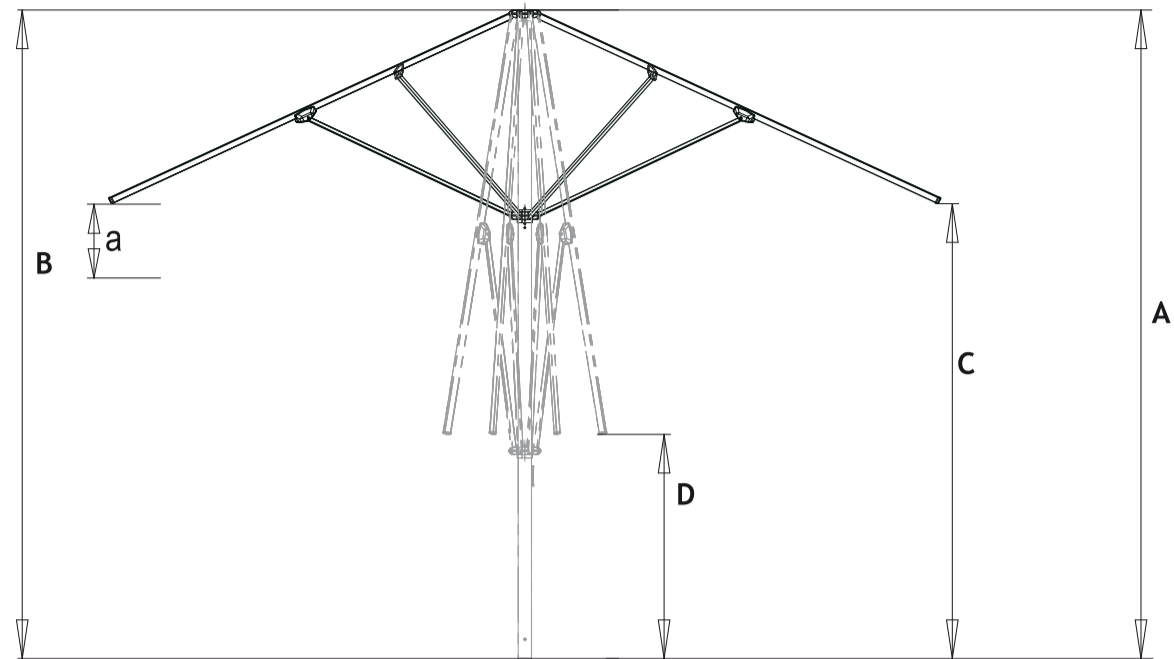

# Alluminium umbrella square - 2.50x2.50 m with single roof

6.25 m<sup>2</sup>

M 1:10