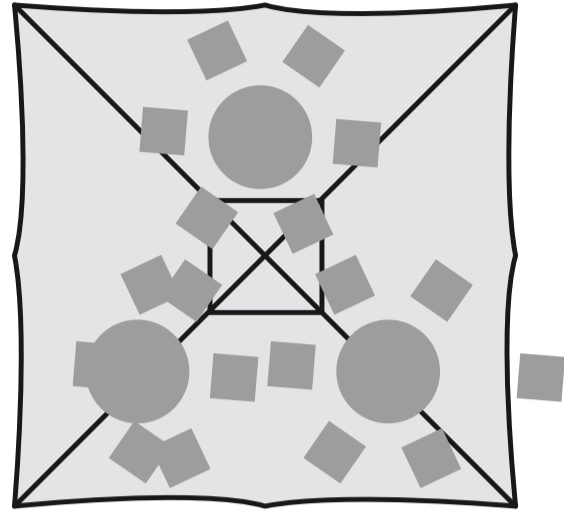

# Alluminium umbrella square - 3x3 m with single roof

9 m<sup>2</sup>

M 1:10