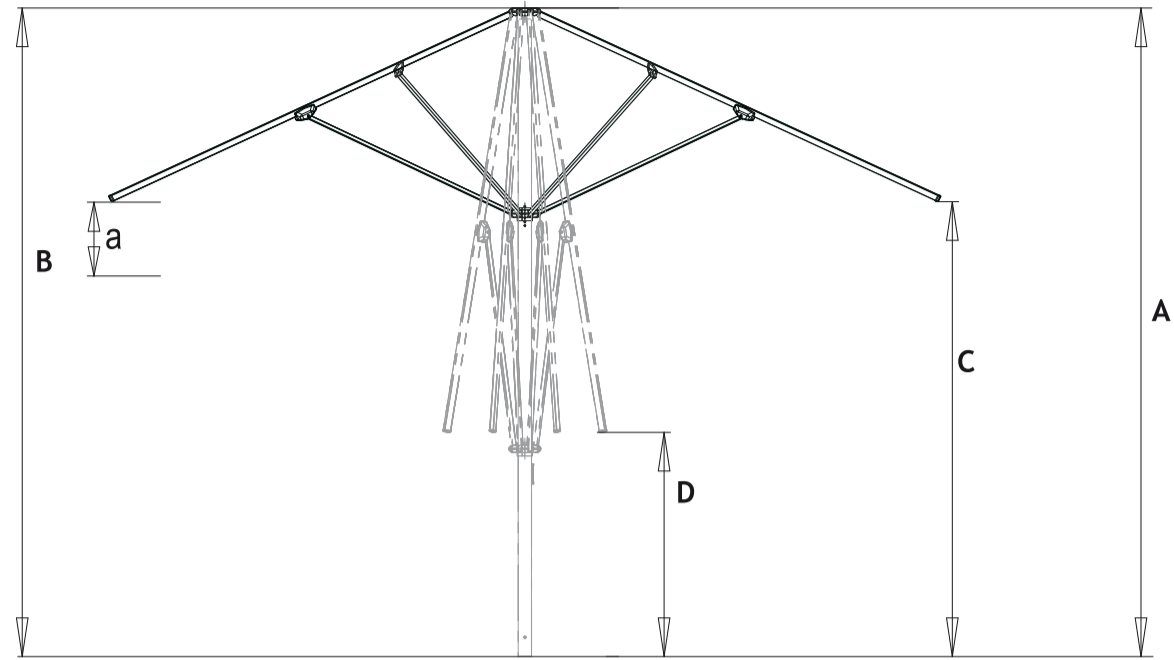

# Alluminium umbrella square - 3x3 m with single roof

9 m<sup>2</sup>

M 1:10