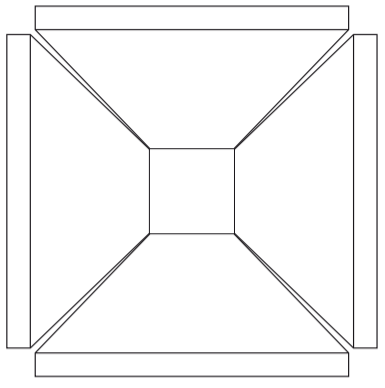

# Alluminium umbrella square - 3x3 m with single roof

9 m<sup>2</sup>

M 1:10