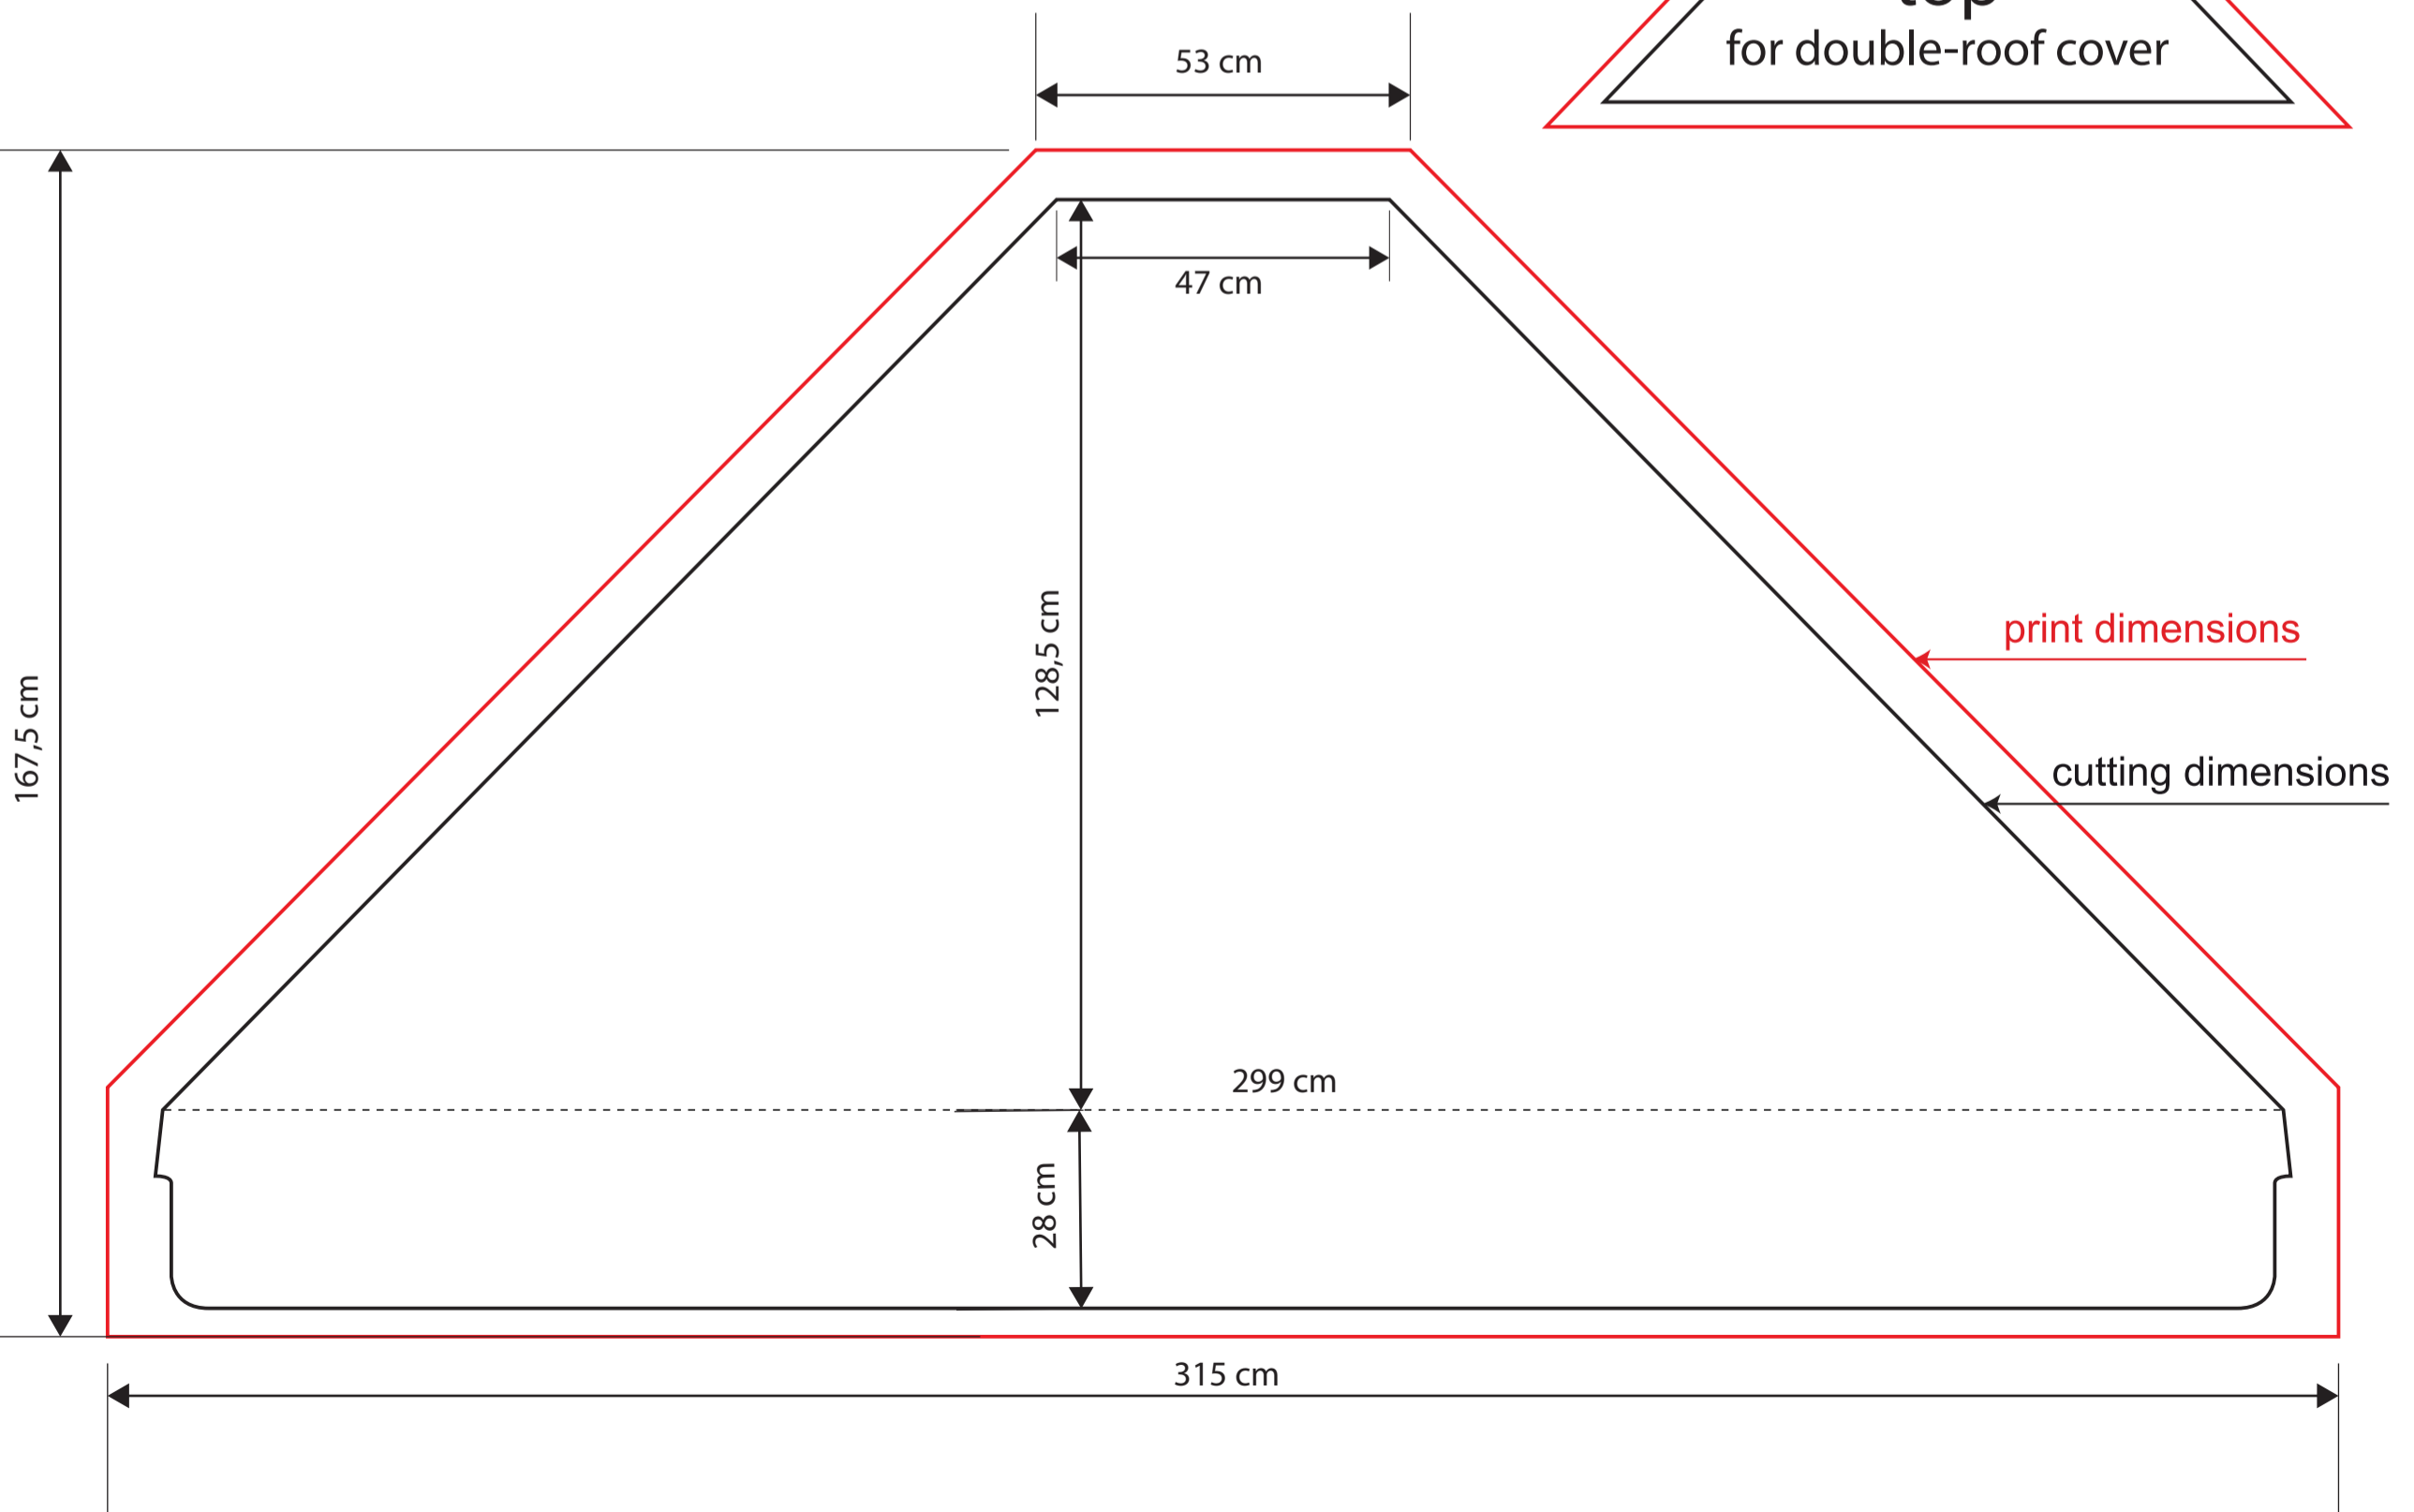

# Alluminium umbrella square - 3x3 m with single roof

9 m<sup>2</sup>

M 1:10