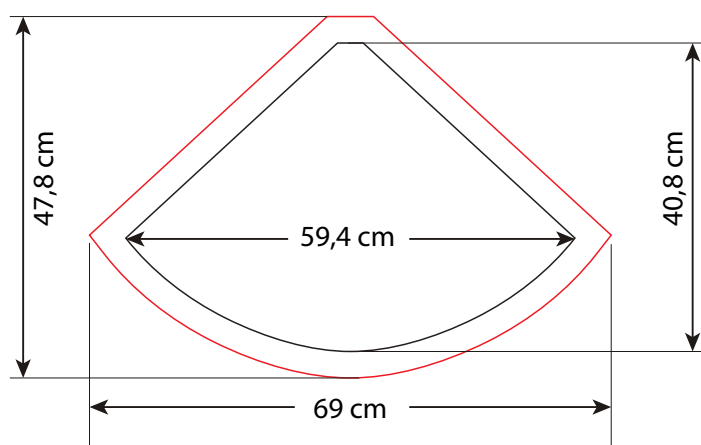

Alluminium umbrella round - d 3.50 m

9.60 m²

cap - from 4 parts

cover - from 8 parts

print dimensions

cut dimensions

M 1:10