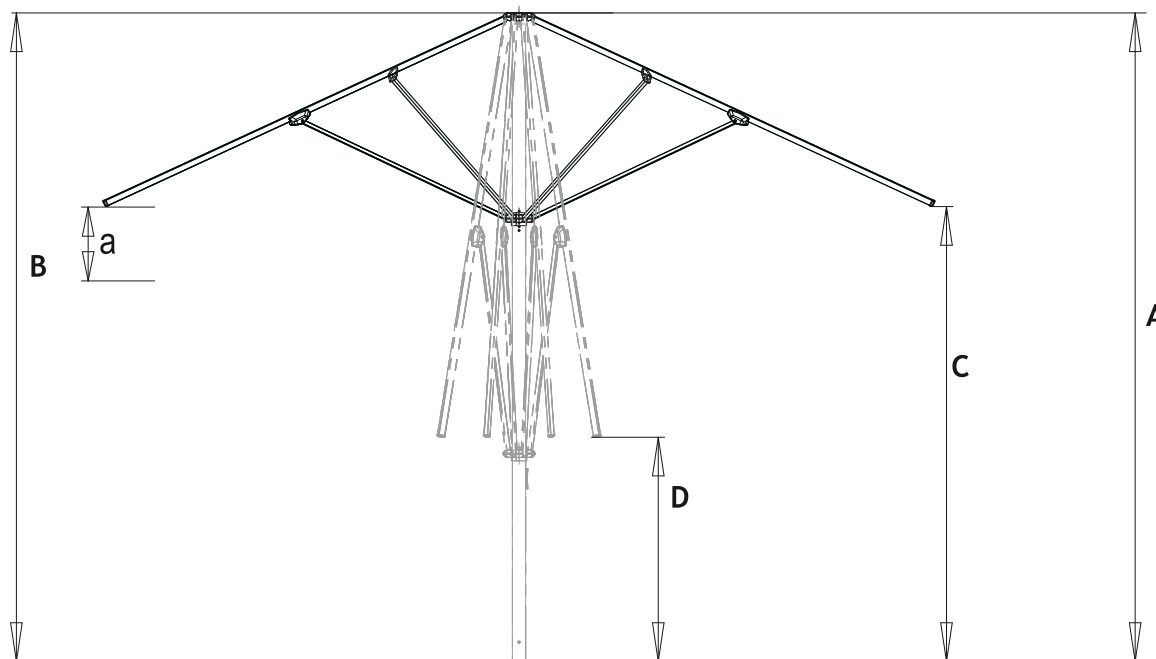

Alluminium umbrella round - d 3.50 m

9.60 m²

cap - from 4 parts

cover - from 8 parts

print dimensions

cut dimensions

M 1:10