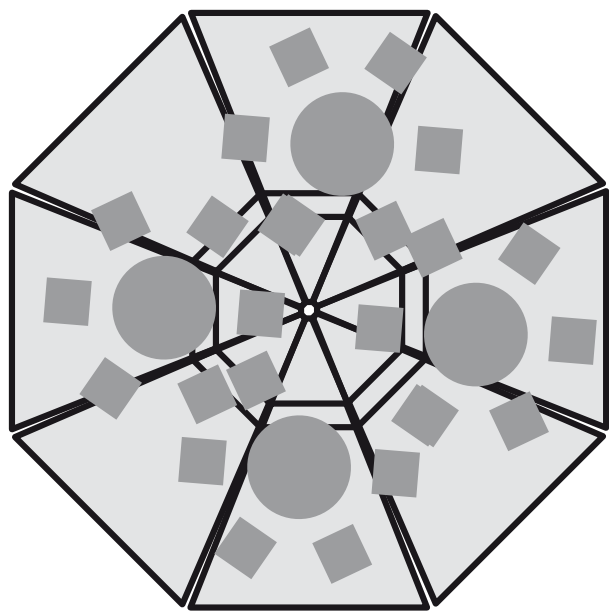

Alluminium umbrella round - d 3.50 m

9.60 m²

cap - from 4 parts

cover - from 8 parts

print dimensions

cut dimensions

M 1:10