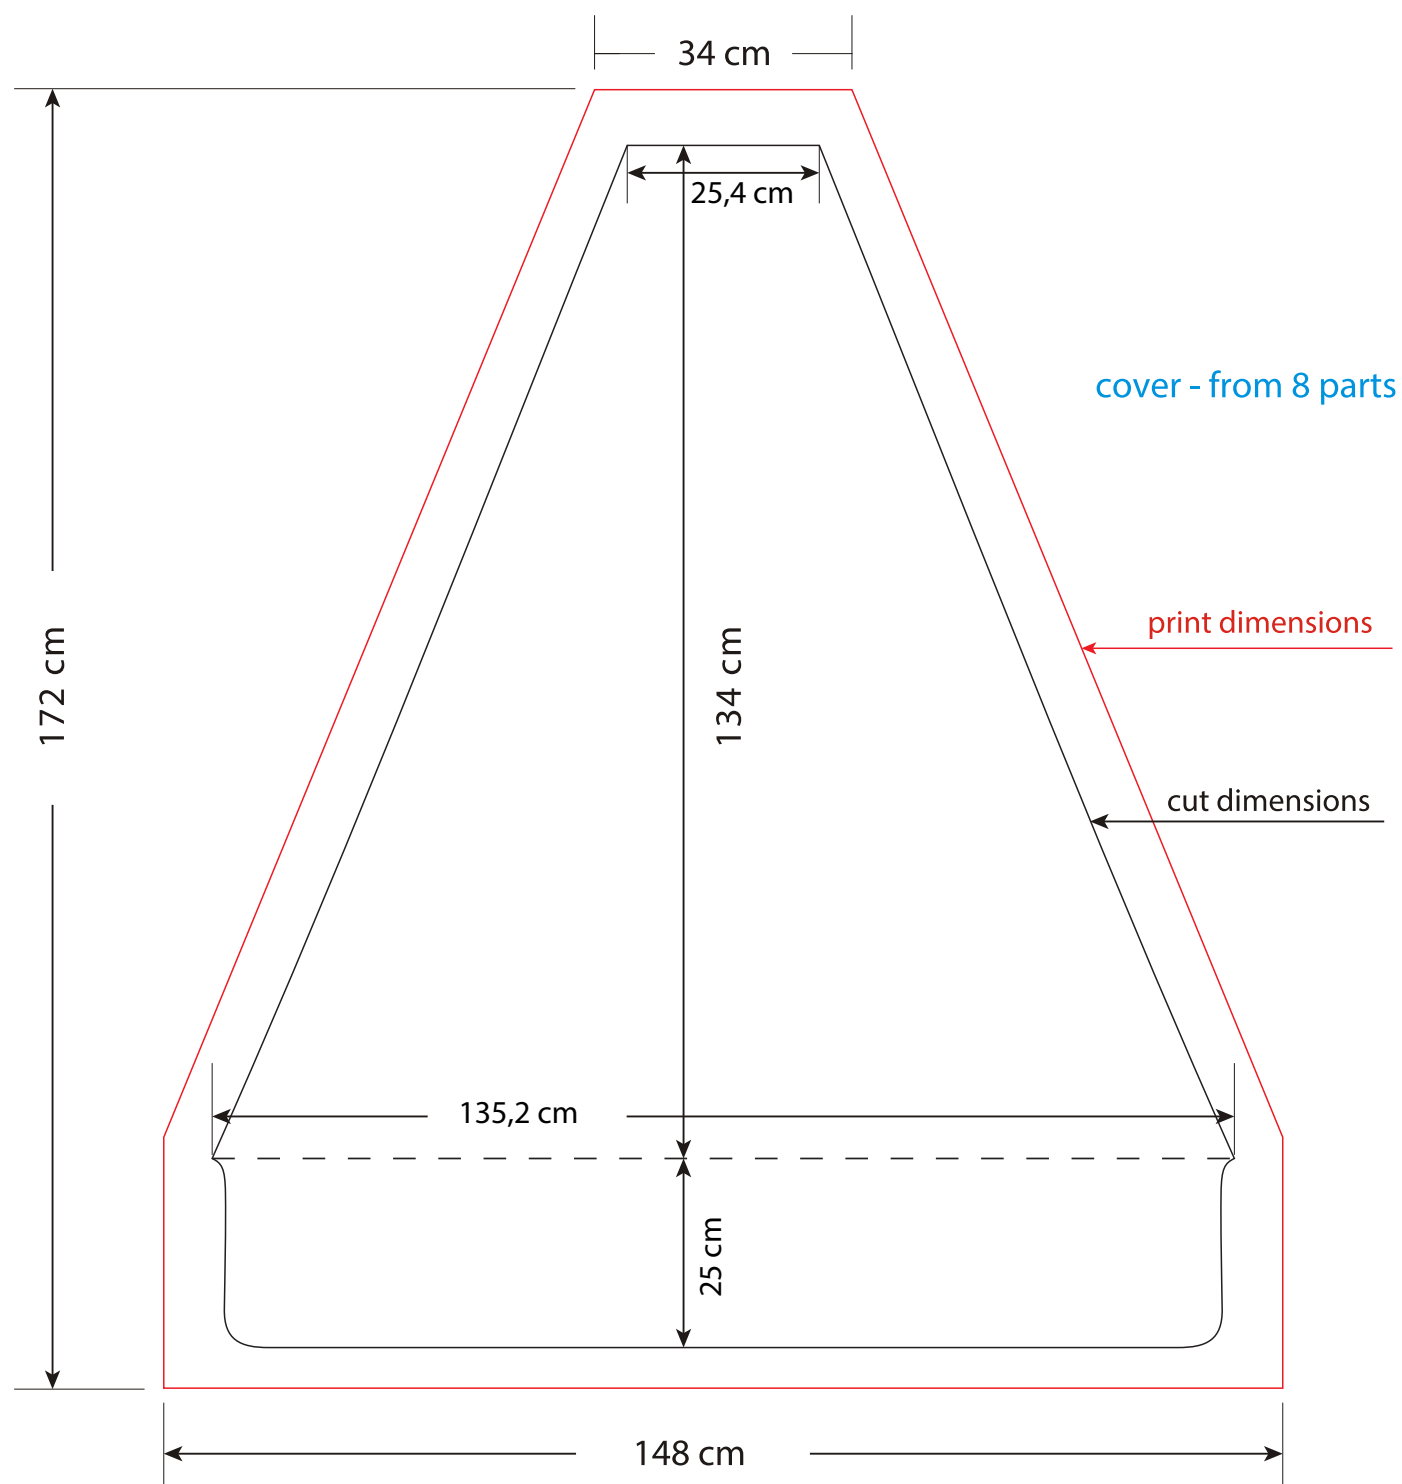

Alluminium umbrella round - d 3.50 m

9.60 m²

cap - from 4 parts

cover - from 8 parts

print dimensions

cut dimensions

M 1:10